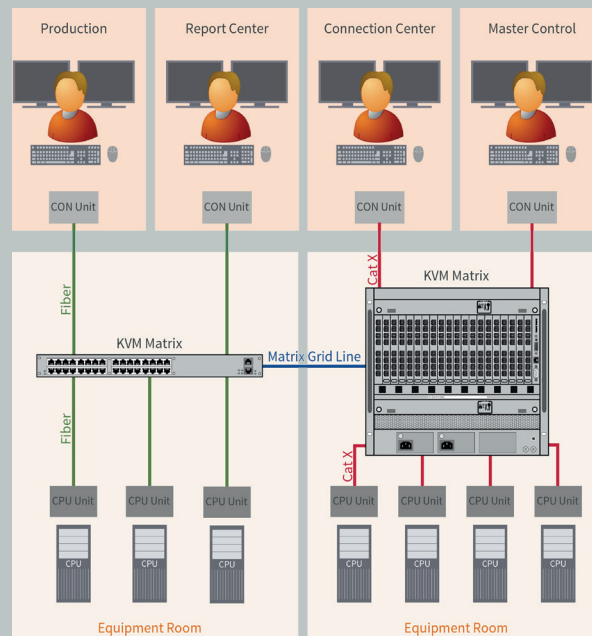

Functional Diagram

Installation

- > Customer: Chukyo TV
- > Location: Nagoya, Japan
- > KVM supply and integration: ITOCHU Cable Systems Inc.

KVM products in use

- > Draco tera enterprise matrix switch
- > Draco tera compact matrix switch
- > Draco vario extenders

IHSE ASIA
IHSE GmbH Asia Pacific Pte Ltd
158 Kallang Way, #07-13A
Singapore 349245

+65 (6841) 470 7

info@ihseapac.com
www.ihseapac.com

IHSE GmbH
Maybachstr. 11
88094 Oberteuringen
Germany

+49 (7546) 9248-0
+49 (7546) 9248-48

info@ihse.de
www.ihse.de