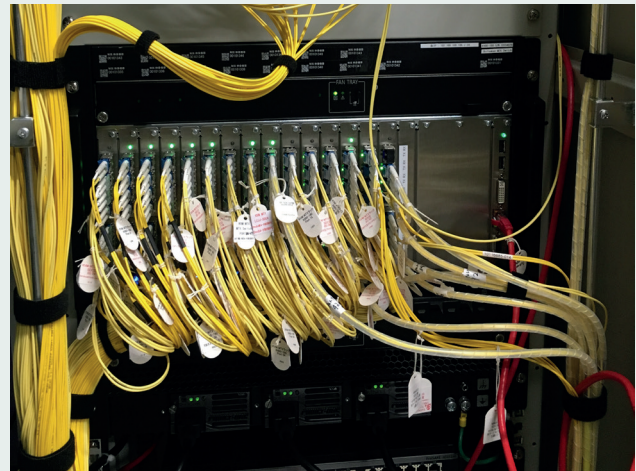

a single system. System administration and supervision is provided by the Java-based Draco tera Tool operating over several consoles for flexibility and convenience.

“ The extensive access control and supervisory capability of the IHSE switches enables us to designate which individual users have access to specific devices in the center. For example individual users can be allowed to control playback of video without being able to edit it. Or they can be allowed to only access specific SNG and FPU devices.

Ryuhei Takahashi
Deputy Director at CTV Technology

The Benefit

The Draco tera’s simple and reliable operation enables producers, editors and other staff involved in the broadcast operation to work effectively and efficiently; to produce the highest possible quality broadcast output.

They can freely access editing, caption, scheduling and other broadcast tools from their own workstation consoles, without having to move to another desk or location. The system provides instant connectivity, switching and delay-free video and audio transmission throughout the studios, production floors and other areas within the broadcast facility.