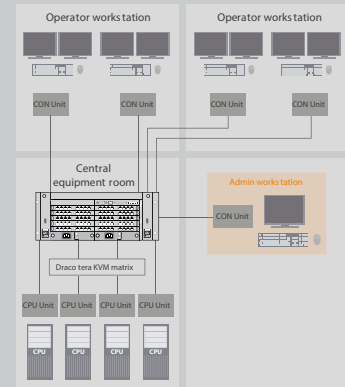

Adding a KVM switch enables users to connect to different computers, at will, using their own monitor, keyboard and mouse. It offers significant benefits: each operator can instantly access the tools they need; equipment and software can be shared between users throughout a complex.

Draco tera enterprise

A modular KVM switch that delivers the ultimate in flexibility, back-up and redundant component options, scalability and future-proofing. Ideal for mission-critical installations in which system down-time is unacceptable and failure is not an option.

Ian Martin, Broadcast Solution Consultant
AIT Partnership Group

Draco tera KVM switches for total connectivity

The Draco tera range extends from 8 to 576 non-blocking, assignable ports. With mixed operation over copper and fiber cables, the switches handle all types of digital video up to 4K UHD resolution as well as SDI and USB3.0. The Draco tera KVM switch delivers visually lossless transmission, instant connectivity and extensive configuration and redundancy options.

Draco tera connects and switches users to remote workstations instantly. With no transmission delay or picture degradation. It is the ideal solution for today's facilities.

INSTALLATIONS

Han Show Theatre, China