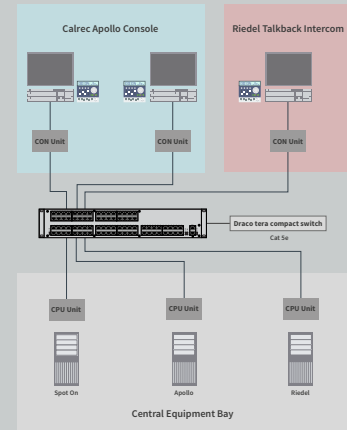

Instant and unrestricted connection to Calrec production tools

The Calrec Apollo console is a culmination of 25 years of technology and refinement. Delivering unsurpassed reliability and operational simplicity to ensure operators stay in control; even under the most pressurized conditions of live broadcast. A design that is practical and elegant, flexible and intuitive. Chosen by audio professionals worldwide.

IHSE Draco tera KVM extenders and switches are used throughout the broadcast industry. Connecting producers, engineers and production staff to remote equipment. Delivering perfect sound and picture with no transmission loss or latency. Providing the ultimate in access and control, combined with simplicity and flexibility.

Together, Calrec and IHSE offer an even higher level of performance, convenience and efficiency to today's broadcast and recording studios.