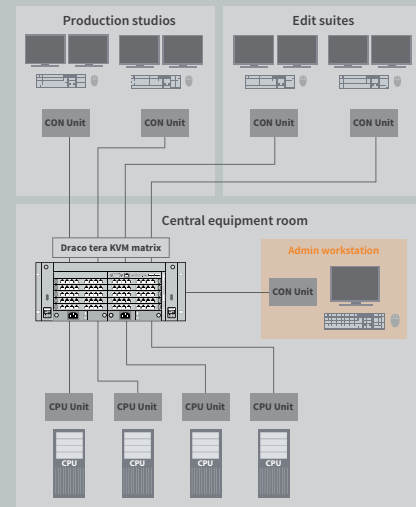

## KVM IN BROADCAST

Control any device from any workstation

ihse.

STREAMLINE THE BROADCAST WORKFLOW

### Access any broadcast device, instantly

In today's fast-paced broadcast environment, the ability to instantly access essential equipment is crucial to every great transmission.

IHSE Draco tera KVM switches allow operators, engineers and producers to manage any device from any workstation.

Delivering greater flexibility, increased efficiency and enhanced system security and reliability.

Broadcast studios, OB vans and post production facilities around the world rely on Draco tera switches to connect and control vital equipment.

*The Draco tera matrix system.  
Available in a range of sizes from 8 to 576 ports.*