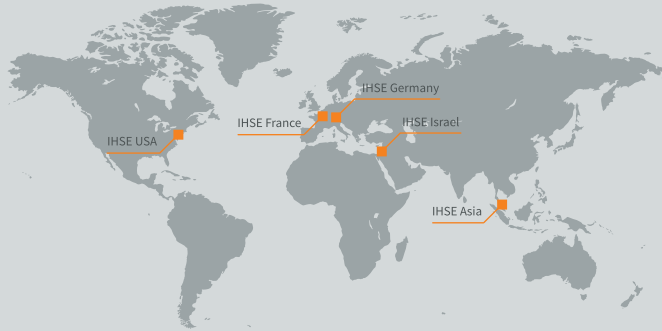

CONTACT IHSE

IHSE GmbH - Headquarters

Maybachstr. 11
88094 Oberteuringen
Germany

+49 (7546) 9248-0
+49 (7546) 9248-48

info@ihse.de
www.ihse.de